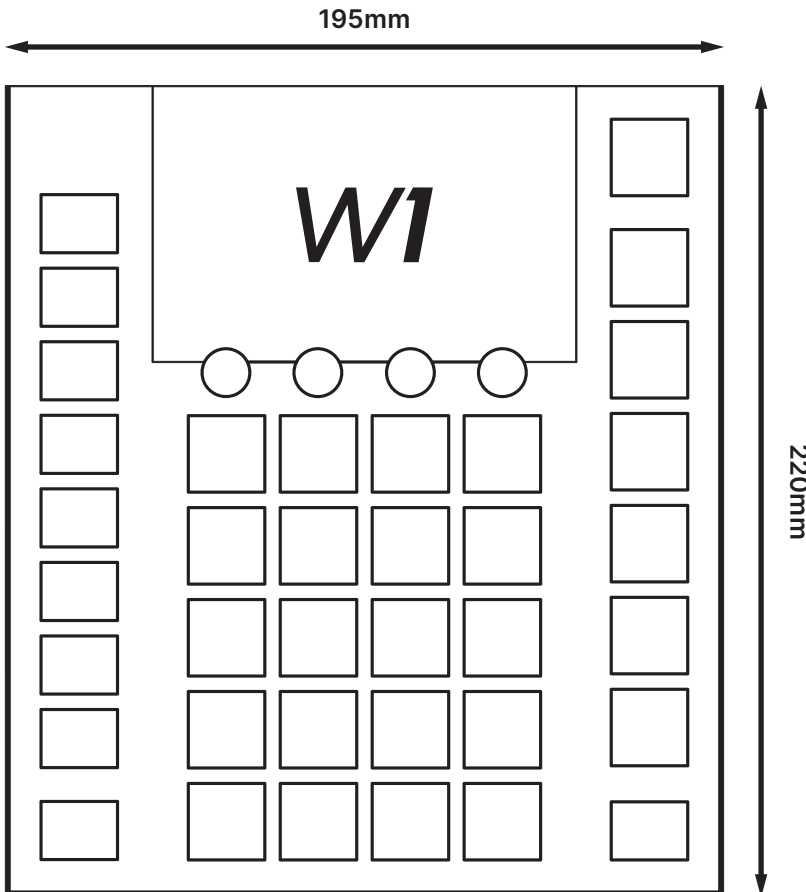

Wolfmix W1

Wolfmix W1 is a standalone performance DMX lighting controller designed for creating light shows on the fly without a computer.

A toolbox of FX modules, music sync, and up to 4 DMX universes - packed inside robust hardware with a powerful processor. Choose from 1000's of light fixtures, or build your own directly inside the controller. Whether it's for a live performance, disco, club or show - Wolfmix has you covered.

Size & weight

- 195 x 220 x 62 mm / 7.68 x 8.66 x 2.44 in
- 1070g / 2.36lb

Housing

- ABS Plastic
- Powder-coated steel base plate with 100mm VESA (M4 6mm max)
- Powder-coated steel reinforced back plate

Display